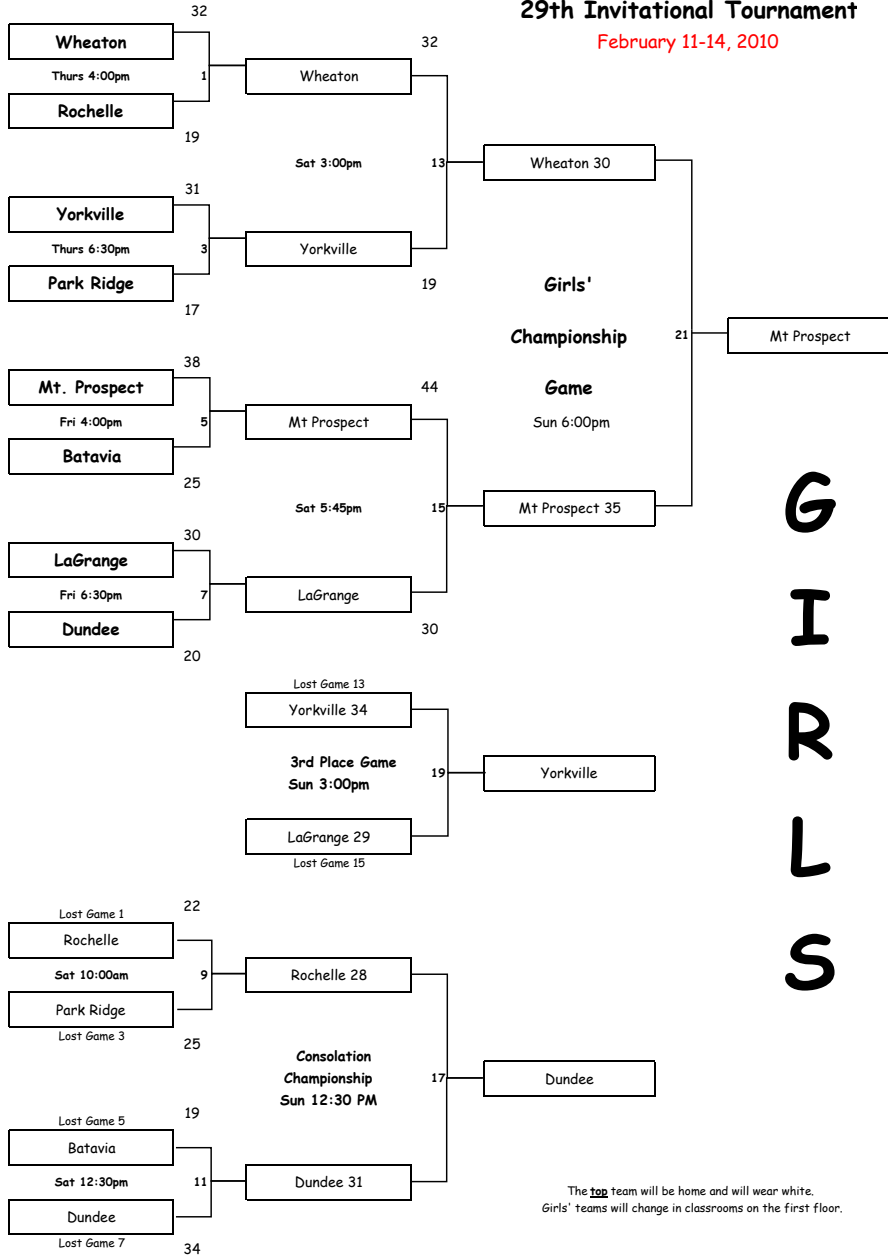

St. John, Wheaton
29th Invitational Tournament
February 11-14, 2010

St. John, Wheaton
29th Invitational Tournament
February 11-14, 2010

**G
I
R
L
S**