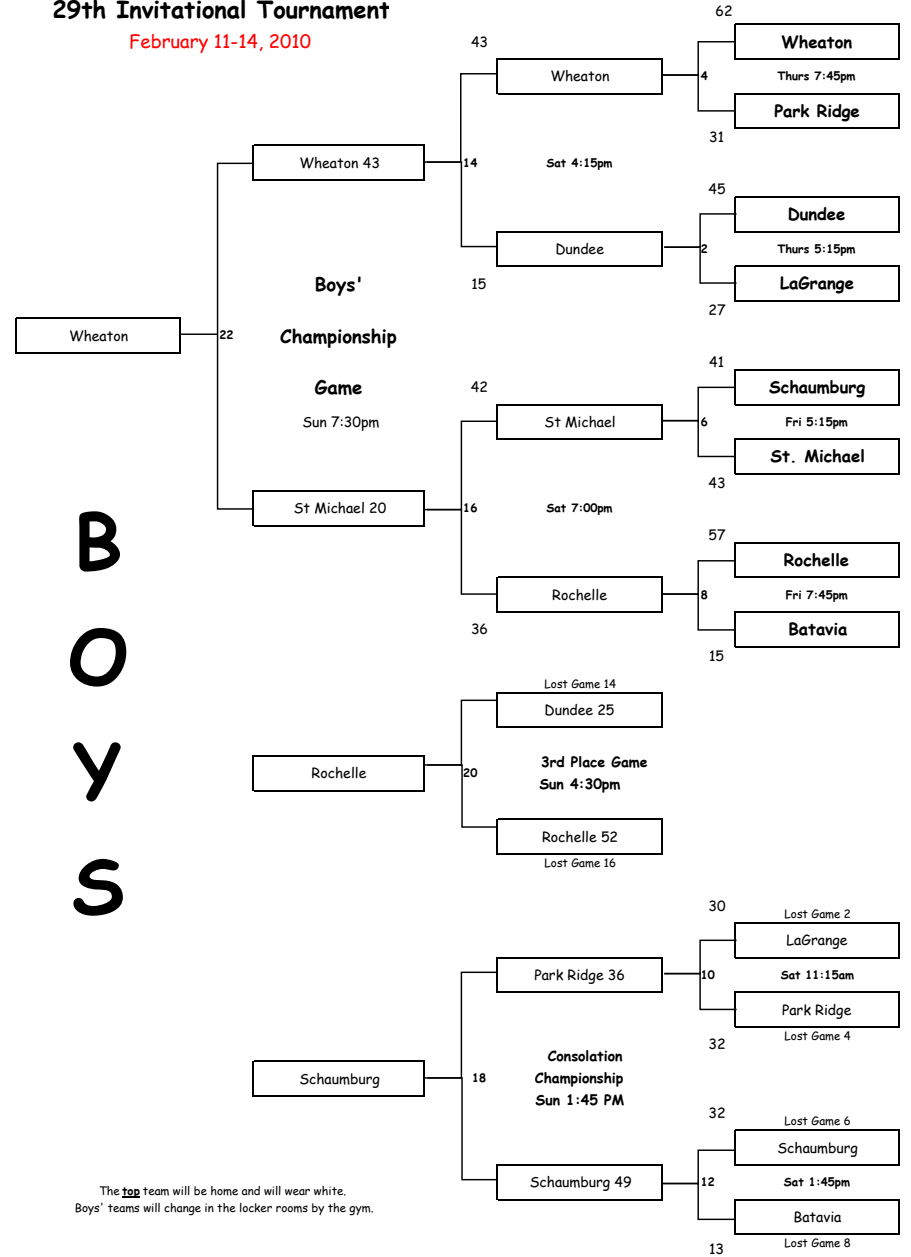

St. John, Wheaton
29th Invitational Tournament
February 11-14, 2010

St. John, Wheaton
29th Invitational Tournament
February 11-14, 2010

**G
I
R
L
S**

**B
O
Y
S**